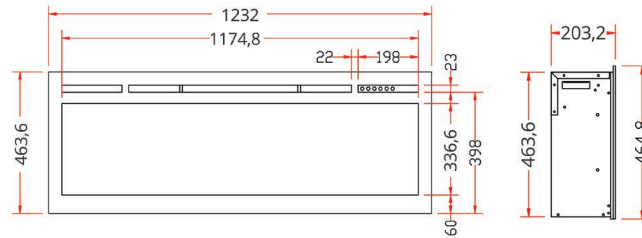

Model: SL50-B