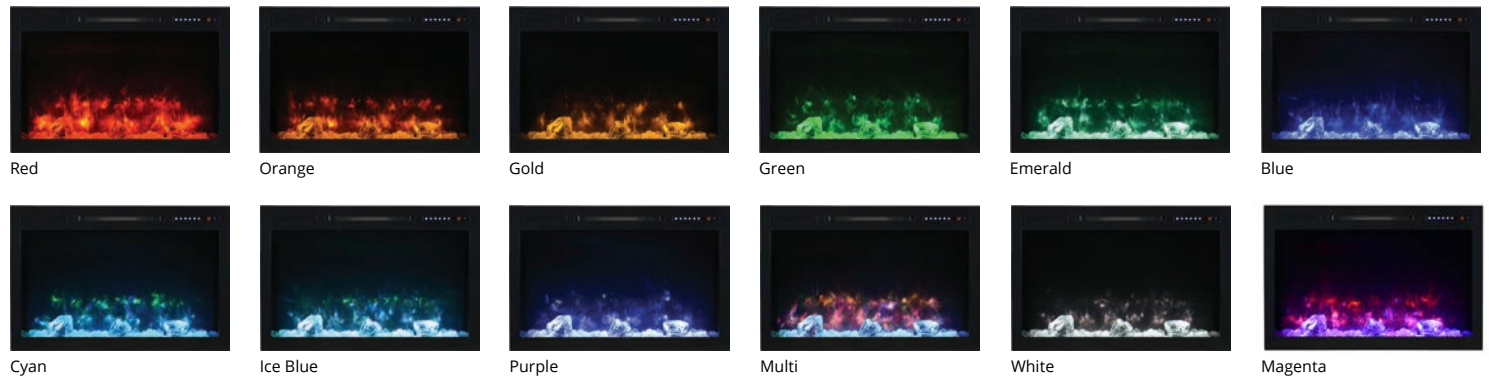

MODERN FLAMES

SPECTRUM SERIES
ELECTRIC FIREPLACE BUILT-IN FLUSH MOUNT

Modern Flames Spectrum Series Built-In Flush Mount Electric Fireplace brings the flame versatility and size options to the conventional electric fireplace. Modern Flames award winning flame appearance gets a tune up with 12 different flame color combinations to choose from. Projecting onto our gray back screen, the colors shimmer through the ember bed and create crisp clean flames through the whole color spectrum. Multicolor glacier crystal glass finishes off this contemporary ember bed. The Spectrum Series is available in 3 different models. A 36" traditional box, 48" linear box and a 72" linear box complete this line. Finally a thermostat, touch control and remote round out the operations of this series.

MULTIPLE FLAME OPTIONS (12 COLORS AVAILABLE)

SPECIFICATIONS

MODEL #	VOLTS	BTU'S	WATTS	FRAMING DIMENSIONS	VIEWING AREA
SC36-B	AC 120V/60Hz	5000	1530 W	35½" W x 24¼" H x 8" D	33¼" x 19"
SL50-B	AC 120V/60Hz	5000	1530 W	48½" W x 18¼" H x 8" D	46¼" x 13¼"
SL74-B	AC 120V/60Hz	5000	1530 W	72½" W x 18¼" H x 8" D	70½" x 13¼"