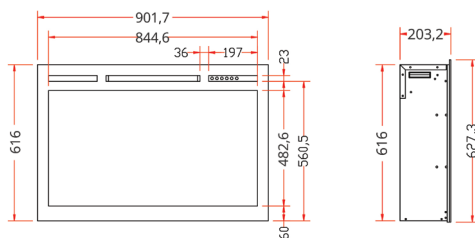

SPECIFICATIONS

MODEL #	VOLTS	BTU'S	WATTS	FRAMING DIMENSIONS	VIEWING AREA
SC36-B	AC 120V/60Hz	5000	1530 W	35½" W x 24¼" H x 8" D	33¼" x 19"
SL50-B	AC 120V/60Hz	5000	1530 W	48½" W x 18¼" H x 8" D	46¼" x 13¼"
SL74-B	AC 120V/60Hz	5000	1530 W	72½" W x 18¼" H x 8" D	70½" x 13¼"

Model: SC36-B